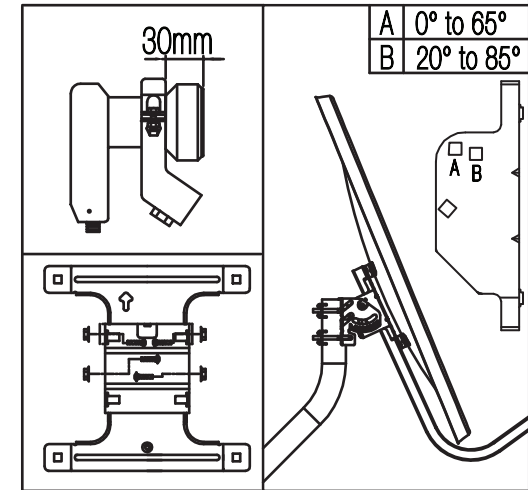

SATELLITE DISH - 85 CM

SUITS: SBS1 METAL ROOF FLEXIMOUNT | SBS2 TILE ROOF MOUNT
 SBS18 METAL ROOF FLEXIMOUNT | SBS19 TILE TOOF MOUNT

PRODUCT CODE: SDJ8501 (B, C1, C4)

26		40mm LNB Top Clamp	1
25		40mm LNB Clamp Holder	1
24		LNB Arm	1
23		B/Mast Bracket	2
22		F/Mast Bracket	1
21		Reflector Bracket	1
20		Reflector	1
12		Square Washer	2
11		M8 L20 Round Head Bolt (Stainless)	4
10		M8 L20 Round Head Bolt	4
9		M8 Flange Nut (Stainless)	4
8		M8 Flange Nut	8
7		M8 W61 U-Bolt	2
6		M8 Washer	2
5		M6 Hex Nut	2
4		M6 L20 Round Head Cross Screw	2
3		LNB Arm Cover	1
2		M6 L12 Hex Head Bolt	1
1		M6 L32 Hex Head Bolt	2
NO.	ITEM	DESCRIPTION	QTY

Thread	Max. Tightening Torques	
M6	8.8 N.m	90 Kgf.cm
M8	21.4 N.m	220 Kgf.cm
Remark: 1 N.m = 10.197 Kgf.cm		

REVISION - SDJ8501:31072019V2.4