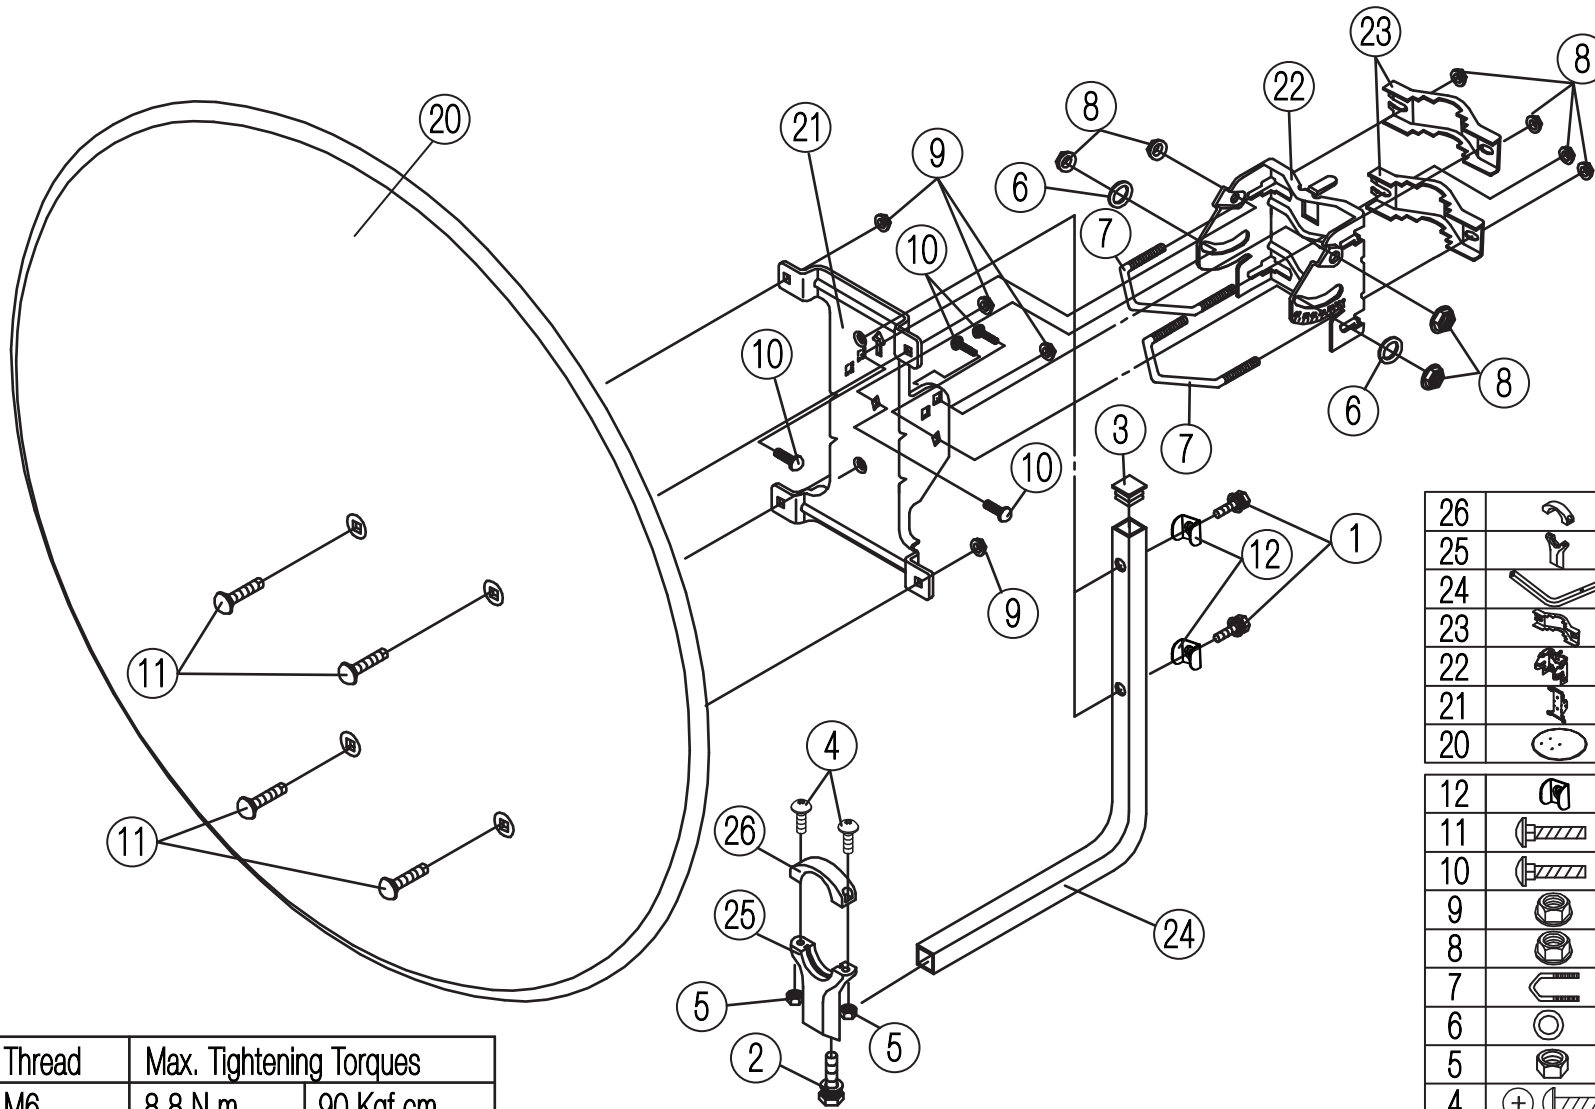

SATELLITE DISH - 85 CM

SUITS: SBS1 METAL ROOF FLEXIMOUNT | SBS2 TILE ROOF MOUNT
 SBS18 METAL ROOF FLEXIMOUNT | SBS19 TILE TOOF MOUNT

PRODUCT CODE: SDJ8501 (B, C1, C4)

26		40mm LNB Top Clamp	1
25		40mm LNB Clamp Holder	1
24		LNB Arm	1
23		B/Mast Bracket	2
22		F/Mast Bracket	1
21		Reflector Bracket	1
20		Reflector	1
12		Square Washer	2
11		M8 L20 Round Head Bolt (Stainless)	4
10		M8 L20 Round Head Bolt	4
9		M8 Flange Nut (Stainless)	4
8		M8 Flange Nut	8
7		M8 W61 U-Bolt	2
6		M8 Washer	2
5		M6 Hex Nut	2
4		M6 L20 Round Head Cross Screw	2
3		LNB Arm Cover	1
2		M6 L12 Hex Head Bolt	1
1		M6 L32 Hex Head Bolt	2
NO.	ITEM	DESCRIPTION	QTY

Thread	Max. Tightening Torques	
M6	8.8 N.m	90 Kgf.cm
M8	21.4 N.m	220 Kgf.cm
Remark: 1 N.m = 10.197 Kgf.cm		

REVISION - SDJ8501:31072019V2.4