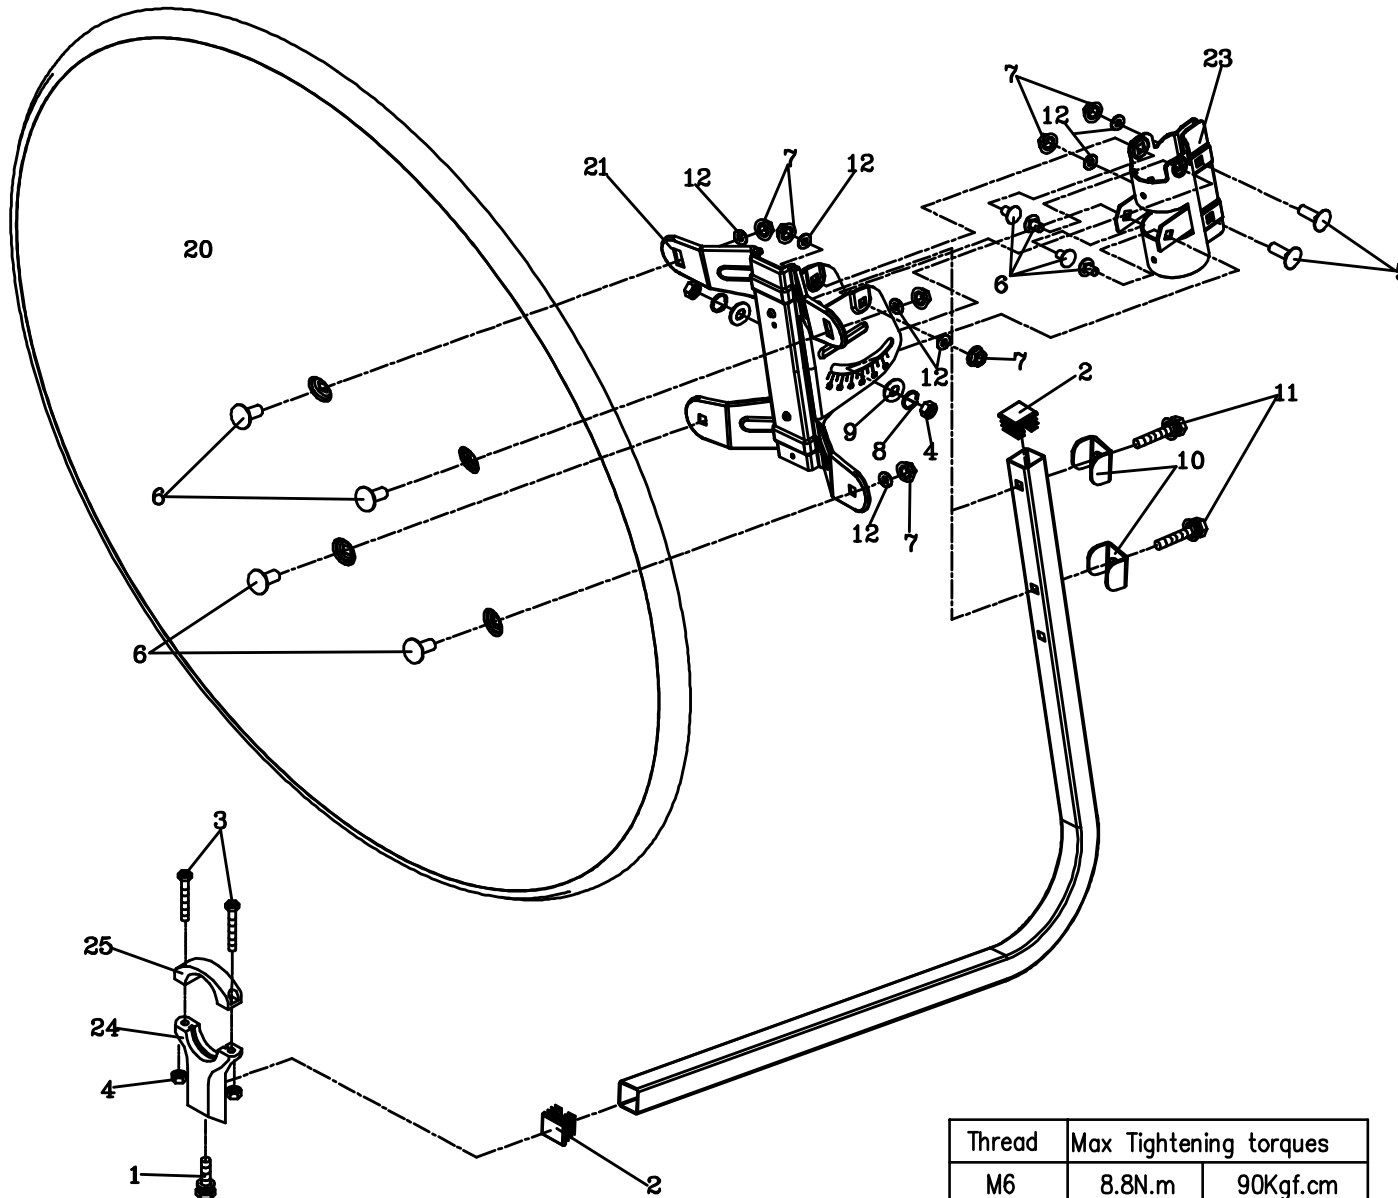

SATELLITE DISH - 65 CM

SUITS: SBS1 METAL ROOF FLEXIMOUNT | SBS2 TILE ROOF MOUNT

PRODUCT CODE: SDJ6502

| Thread | Max Tightening torques | |
|---------------------------|------------------------|----------|
| M6 | 8.8N.m | 90Kgf.cm |
| remark: 1N.m=10.197Kgf.cm | | |

| 25 | | 40mm LNB CLAMP | 1 |
|-----|------|---------------------------------|-----|
| 24 | | 40mm LNB CLAMP HOLDER | 1 |
| 23 | | Pole Adapter | 1 |
| 22 | | LNB Arm | 1 |
| 21 | | Reflector Bracket | 1 |
| 20 | | Reflector | 1 |
| 12 | | M6 Nylon Washer | 8 |
| 11 | | M6*35 hex-head cap screw w/w | 2 |
| 10 | | Washer | 2 |
| 9 | | id6.5*od19 Washer | 2 |
| 8 | | M6 spring Washer | 2 |
| 7 | | M6 flange nut | 8 |
| 6 | | M6*15 Round-head screw | 8 |
| 5 | | M6*45 Round-head screw | 2 |
| 4 | | M6 hex nut | 4 |
| 3 | | M6*20 hex-cross-head cap screw | 2 |
| 2 | | cover | 2 |
| 1 | | M6*12 hex-head cap screw w/sw/w | 1 |
| NO. | ITEM | DESCRIPTION | QTY |