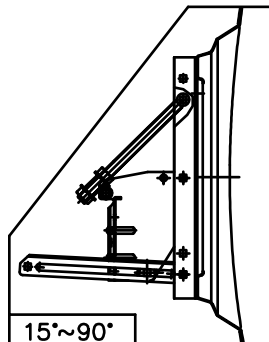

# SATELLITE DISH - 1.5 METRE

PRODUCT CODE: SDJ1/5 (B, C1)

33		40mm LNB Clamp Holder	1
32		40mm LNB Clamp	1
31		Feedhorn(LNB) Supporting Rods	2
30		LNB Arm	1
29		Azimuth Plate	2
28		Pole Adapter	1
27		Supporting Bracket Truss	2
26		Supporting Bracket	1
25		Reflector	1

19		pvc cover	2
18		Mounting Clamp	1
17		M10*W86 U bolt	2
16		M16 nut	2
15		Elevation Adjust Toroid Lock	1
14		Adjusting screw	1
13		ø12.7*10.8*L116 Bush	1
12		M10 spring Washer	7
11		M10 Washer	18
10		M10 nut	15
9		M10*150 hex-head cap screw	3
8		M10*20 round-head screw	8
7		M8 flange nut	6
6		M8*20 round-head screw	6
5		M4 hex nut	1
4		M6 hex nut	6
3		M6*35 hex-head cap screw w/w	2
2		M6*12 hex-head cap screw w/w/sw	5
1		M4*20 Round-head cross screw	1
20		M16 washer	2
NO.	ITEM	DESCRIPTION	QTY