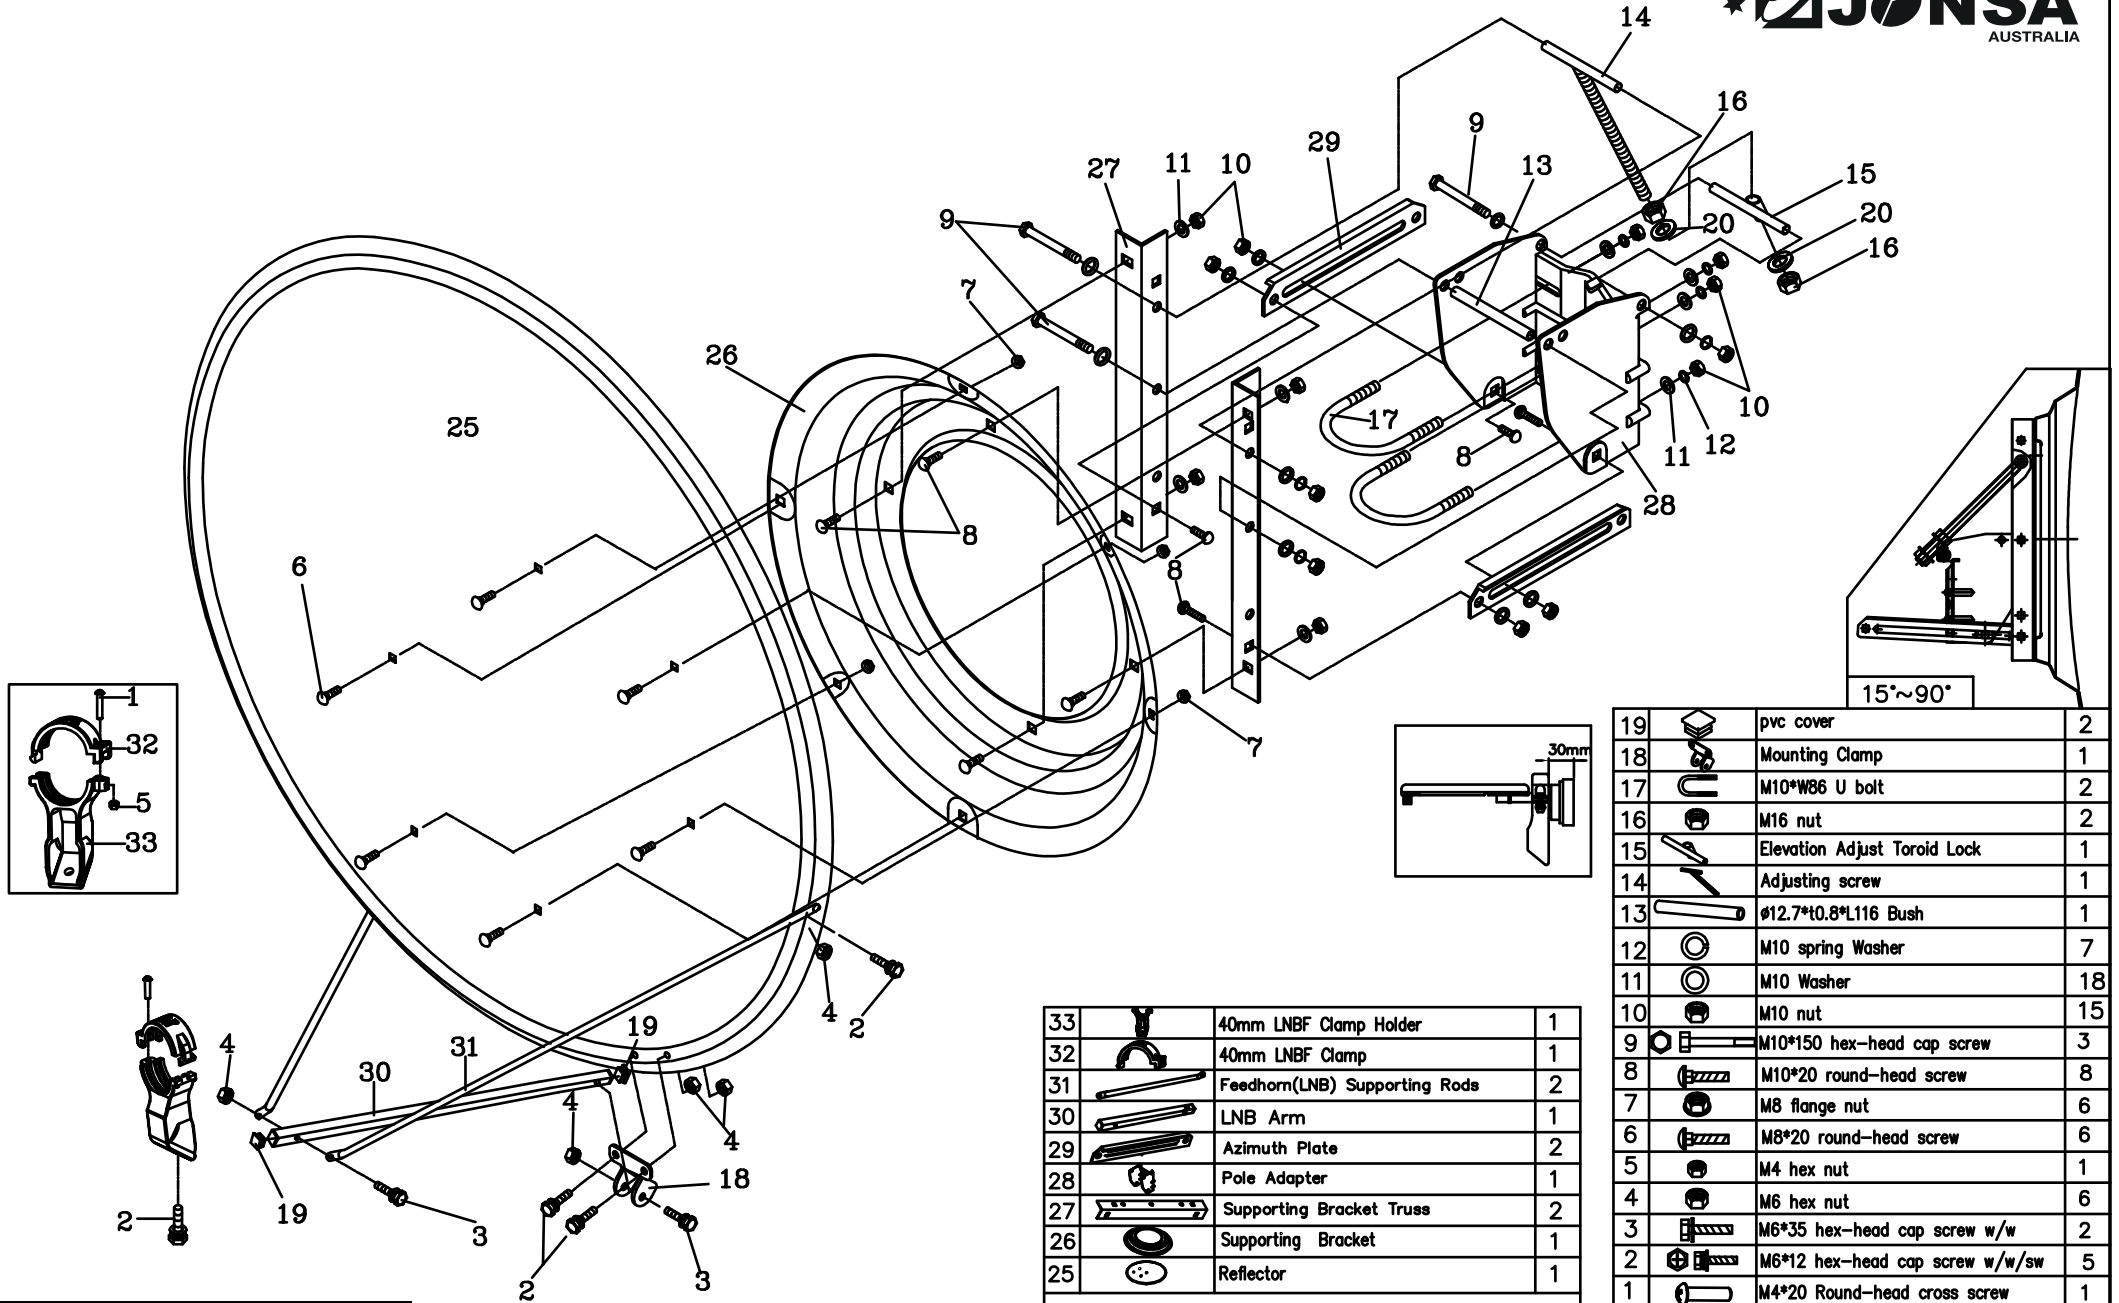

# SATELLITE DISH - 1.5 METRE

PRODUCT CODE: SDJ1/5 (B, C1)

33		40mm LNB Clamp Holder	1
32		40mm LNB Clamp	1
31		Feedhorn(LNB) Supporting Rods	2
30		LNB Arm	1
29		Azimuth Plate	2
28		Pole Adapter	1
27		Supporting Bracket Truss	2
26		Supporting Bracket	1
25		Reflector	1

19		pvc cover	2
18		Mounting Clamp	1
17		M10*W86 U bolt	2
16		M16 nut	2
15		Elevation Adjust Toroid Lock	1
14		Adjusting screw	1
13		ø12.7*10.8*L116 Bush	1
12		M10 spring Washer	7
11		M10 Washer	18
10		M10 nut	15
9		M10*150 hex-head cap screw	3
8		M10*20 round-head screw	8
7		M8 flange nut	6
6		M8*20 round-head screw	6
5		M4 hex nut	1
4		M6 hex nut	6
3		M6*35 hex-head cap screw w/w	2
2		M6*12 hex-head cap screw w/w/sw	5
1		M4*20 Round-head cross screw	1
20		M16 washer	2
NO.	ITEM	DESCRIPTION	QTY