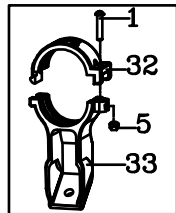

# SATELLITE DISH - 1.5 METRE

PRODUCT CODE: SDJ1/5 (B, C1)

33		40mm LNB Clamp Holder	1
32		40mm LNB Clamp	1
31		Feedhorn(LNB) Supporting Rods	2
30		LNB Arm	1
29		Azimuth Plate	2
28		Pole Adapter	1
27		Supporting Bracket Truss	2
26		Supporting Bracket	1
25		Reflector	1

19		pvc cover	2
18		Mounting Clamp	1
17		M10*W86 U bolt	2
16		M16 nut	2
15		Elevation Adjust Toroid Lock	1
14		Adjusting screw	1
13		ø12.7*10.8*L116 Bush	1
12		M10 spring Washer	7
11		M10 Washer	18
10		M10 nut	15
9		M10*150 hex-head cap screw	3
8		M10*20 round-head screw	8
7		M8 flange nut	6
6		M8*20 round-head screw	6
5		M4 hex nut	1
4		M6 hex nut	6
3		M6*35 hex-head cap screw w/w	2
2		M6*12 hex-head cap screw w/w/sw	5
1		M4*20 Round-head cross screw	1
20		M16 washer	2
NO.	ITEM	DESCRIPTION	QTY