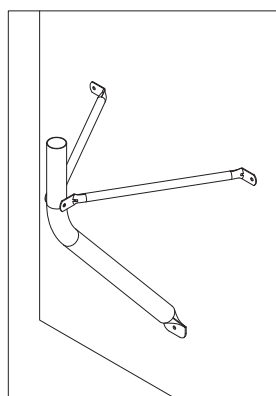

SATELLITE MOUNT, WALL, DUAL STAY BAR SUITS: 65cm | 85cm DISHES

PRODUCT CODE: SBS8

SIDE VIEW: WALL

THREAD	MAX. TIGHTENING TORQUES	
M6	8.8 N.m	90 Kgf.cm
M8	21.4 N.m	220 Kgf.cm

Remark: 1N.m = 10.197 Kgf.cm

12		Side Supporting Stay Bar	2
11		42mm Pole	1
6		Round Plastic Cover	1
5		¼" x L1½" Anchor Bolt	3
4		M8 Spring Washer	1
3		M8 Washer	2
2		M8 Hex Nut	1
1		M8 x L65 Hex Bolt	1
NO.	ITEM	DESCRIPTION	QTY