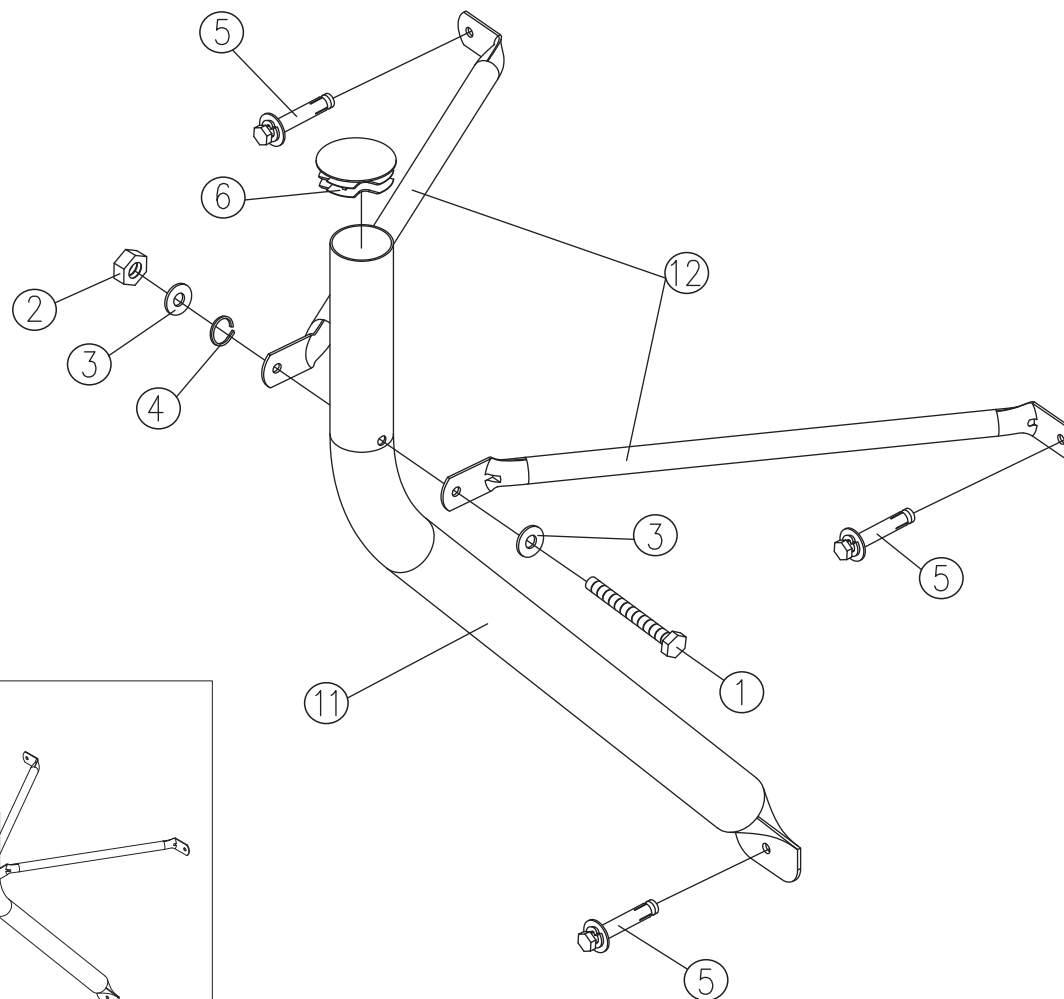

SATELLITE MOUNT, WALL, DUAL STAY BAR SUITS: 65cm | 85cm DISHES

PRODUCT CODE: SBS8

SIDE VIEW: WALL

THREAD	MAX. TIGHTENING TORQUES	
M6	8.8 N.m	90 Kgf.cm
M8	21.4 N.m	220 Kgf.cm

Remark: 1N.m = 10.197 Kgf.cm

12		Side Supporting Stay Bar	2
11		42mm Pole	1
6		Round Plastic Cover	1
5		¼" x L1½" Anchor Bolt	3
4		M8 Spring Washer	1
3		M8 Washer	2
2		M8 Hex Nut	1
1		M8 x L65 Hex Bolt	1
NO.	ITEM	DESCRIPTION	QTY