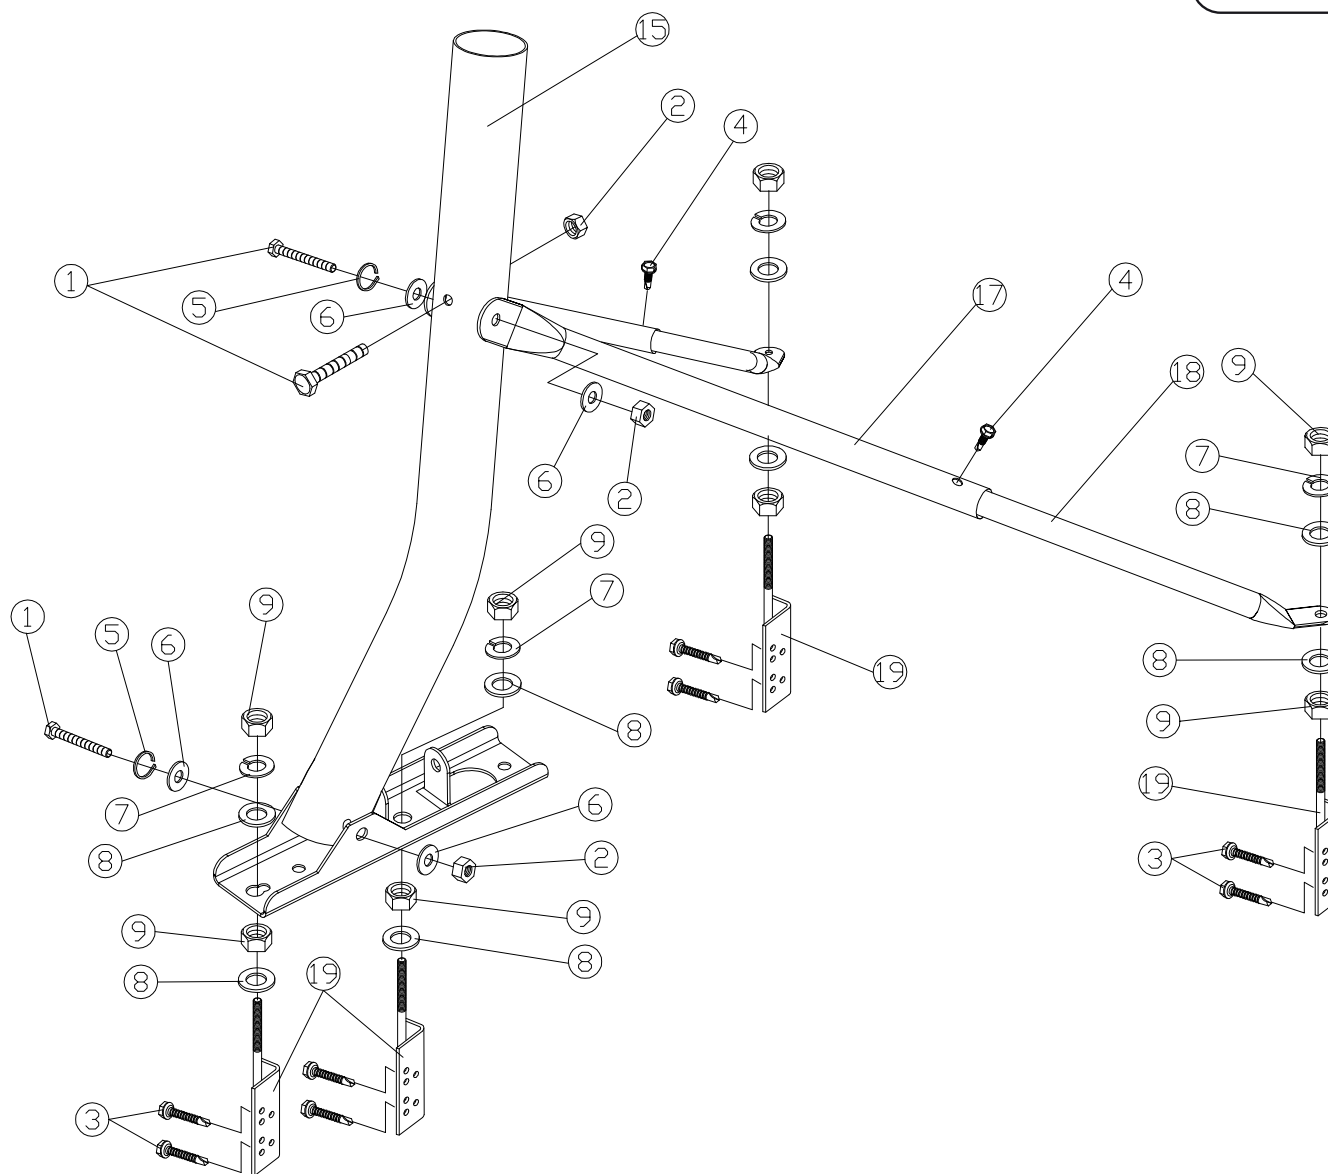

# SATELLITE MOUNT, TILE ROOF

## SUITS: SDJ65 65cm DISH | SDJ85 85cm DISH

PRODUCT CODE: SBS2

Important: The drain hole must be facing down when installed.

19		Anchor Plate with M10 Bolt	4
18		Inner Stay Bar	2
17		Outer Stay Bar	2
16		Clevis Base	1
15		42mm Pole	1

		M6 Nut	8
		Ø6 Washer	8
		M6 x L65 Hex Bolt	8
9		M10 Nut	8
8		Ø10 Washer	8
7		M10 Spring Washer	4
6		Ø8 Washer	6
5		M8 Spring Washer	3
4		Metal Tek Screw	4
3		Wood Tek Screw	8
2		M8 Nut	3
1		M8 x L65 Hex Bolt	3
NO.	ITEM	DESCRIPTION	QTY