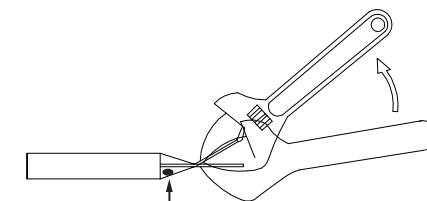

# SATELLITE MOUNT, TILE ROOF

## SUITS: SDJ65 65cm DISH | SDJ85 85cm DISH

PRODUCT CODE: SBS2

Important: The drain hole must be facing down when installed.

19		Anchor Plate with M10 Bolt	4
18		Inner Stay Bar	2
17		Outer Stay Bar	2
16		Clevis Base	1
15		42mm Pole	1

		M6 Nut	8
		Ø6 Washer	8
		M6 x L65 Hex Bolt	8
9		M10 Nut	8
8		Ø10 Washer	8
7		M10 Spring Washer	4
6		Ø8 Washer	6
5		M8 Spring Washer	3
4		Metal Tek Screw	4
3		Wood Tek Screw	8
2		M8 Nut	3
1		M8 x L65 Hex Bolt	3
NO.	ITEM	DESCRIPTION	QTY