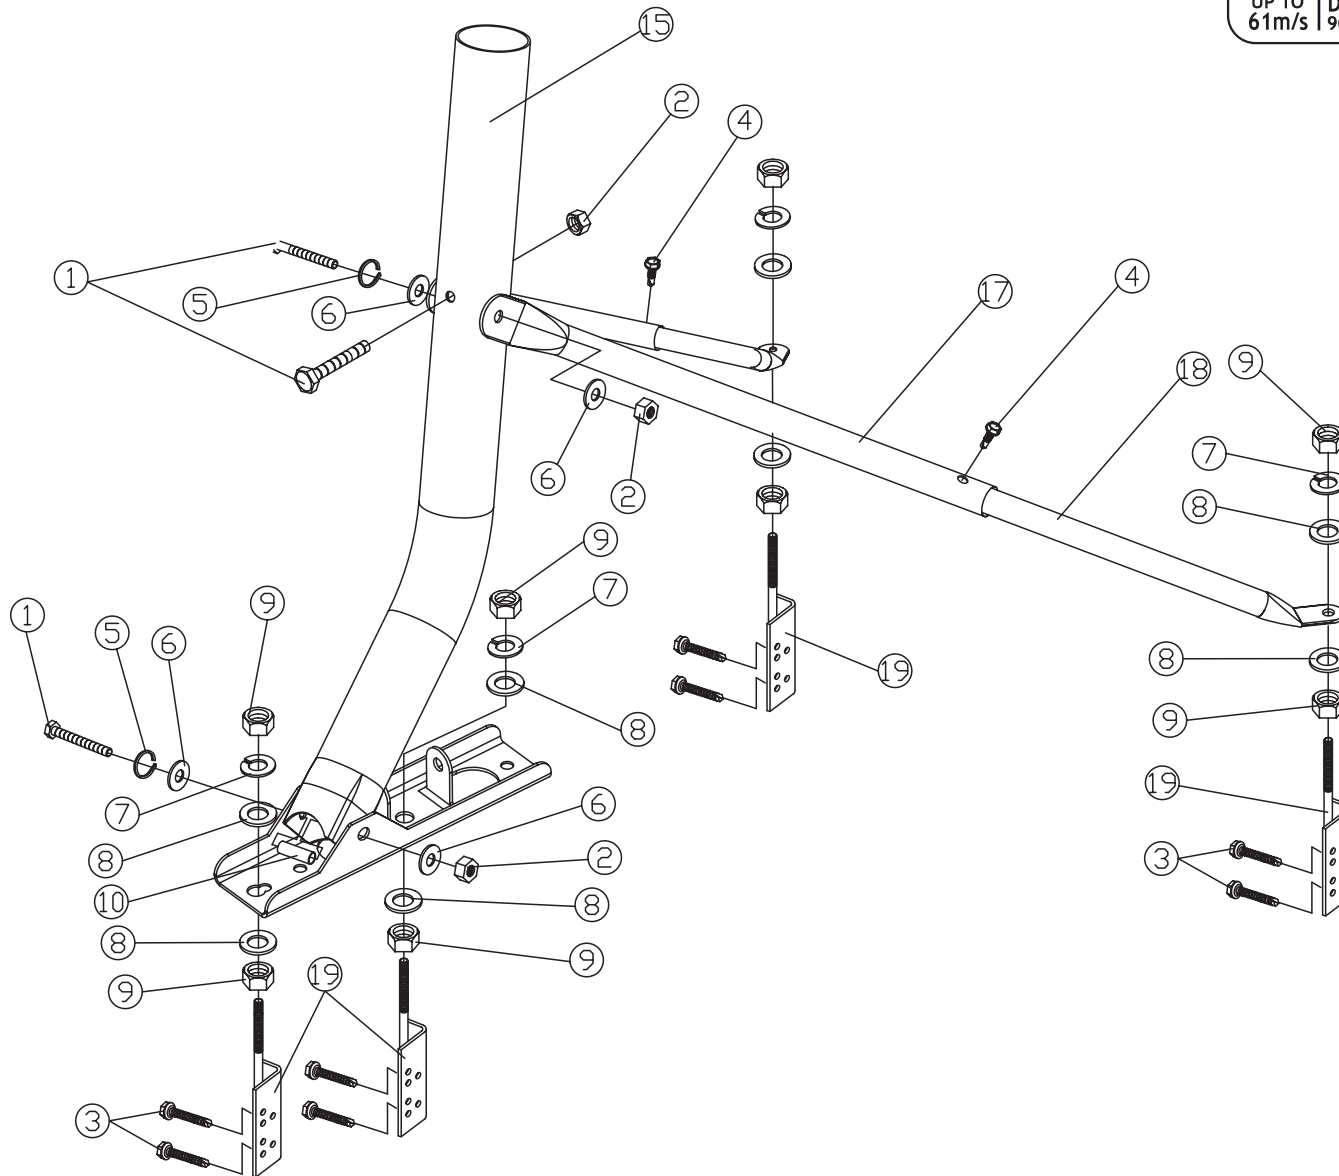

# SATELLITE MOUNT, TILE ROOF

## SUITS: SDJ85 85cm DISH | SDJ90 90cm DISH

PRODUCT CODE: SBS19

Note: The drain hole must be facing down when installed

19		Anchor Plate With M10 bolt	4
18		Fixable Supporting Rods(INNER)	2
17		Fixable Supporting Rods(OUTER)	2
16		Bottom Mount	1
15		ø50.8 mm	1
		M6 nut	8
		ø6 Washer	8
		M6*65 Hex head cap screw	8
10		ø8.5/ø12.5*L36 Bush	1
9		M10 nut	8
8		ø10 Washer	8
7		M10 spring Washer	4
6		ø8 Washer	6
5		M8 spring Washer	3
4		#10*3/4" METAL TEK SCREW	4
3		1/4"*L65 WOOD TEK SCREW	8
2		M8 nut	3
1		M8*75 Hex head cap screw	3
NO.	ITEM	DESCRIPTION	Q'TY