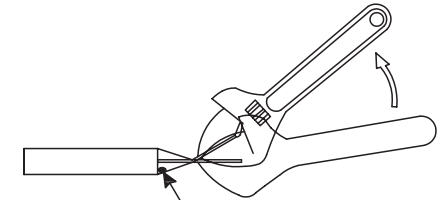

# SATELLITE MOUNT, TILE ROOF

## SUITS: SDJ85 85cm DISH | SDJ90 90cm DISH

PRODUCT CODE: SBS19

Note: The drain hole must be facing down when installed

19		Anchor Plate With M10 bolt	4
18		Fixable Supporting Rods(INNER)	2
17		Fixable Supporting Rods(OUTER)	2
16		Bottom Mount	1
15		ø50.8 mm	1
		M6 nut	8
		ø6 Washer	8
		M6*65 Hex head cap screw	8
10		ø8.5/ø12.5*L36 Bush	1
9		M10 nut	8
8		ø10 Washer	8
7		M10 spring Washer	4
6		ø8 Washer	6
5		M8 spring Washer	3
4		#10*3/4" METAL TEK SCREW	4
3		1/4"*L65 WOOD TEK SCREW	8
2		M8 nut	3
1		M8*75 Hex head cap screw	3
NO.	ITEM	DESCRIPTION	Q'TY