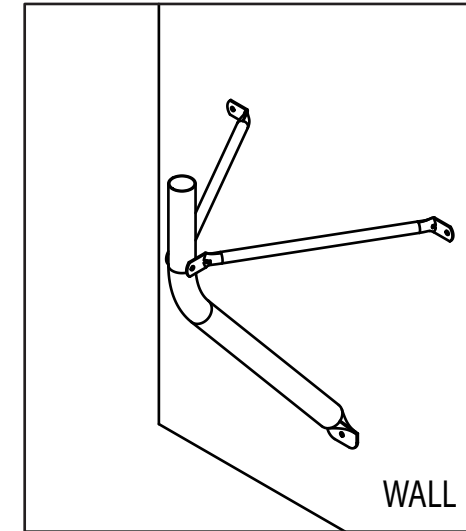

SATELLITE MOUNT, WALL WITH DUAL STAY BARS, HEAVY DUTY SUIT: 65cm | 85cm DISHES

PRODUCT CODE: SBS12

| 12 | | Side Supporting Stay Bars | 2 |
|-----|------|---------------------------|-----|
| 11 | | Pole | 1 |
| 6 | | Round Plastic Cover | 1 |
| 5 | | Anchor | 3 |
| 4 | | M8 Spring Washer | 1 |
| 3 | | M8 Washer | 2 |
| 2 | | M8 Hex Nut | 1 |
| 1 | | M8 x L75 Hex Head Bolt | 1 |
| NO. | ITEM | DESCRIPTION | QTY |