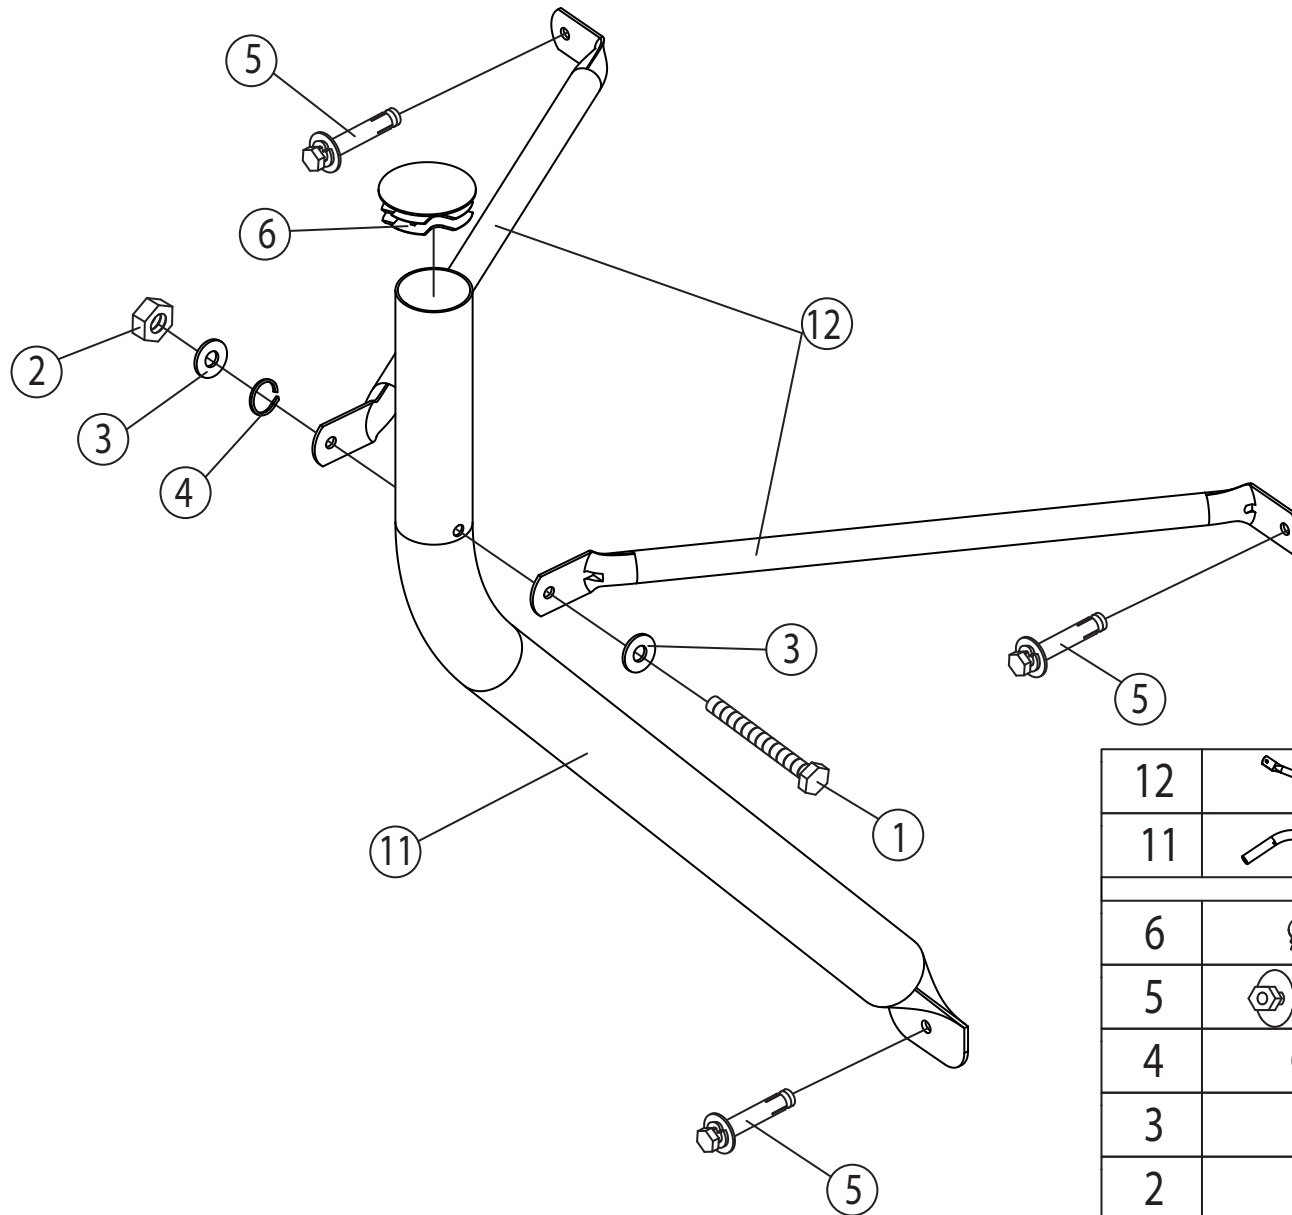

SATELLITE MOUNT, WALL WITH DUAL STAY BARS, HEAVY DUTY SUIT: 65cm | 85cm DISHES

PRODUCT CODE: SBS12

| 12 | | Side Supporting Stay Bars | 2 |
|-----|------|---------------------------|-----|
| 11 | | Pole | 1 |
| 6 | | Round Plastic Cover | 1 |
| 5 | | Anchor | 3 |
| 4 | | M8 Spring Washer | 1 |
| 3 | | M8 Washer | 2 |
| 2 | | M8 Hex Nut | 1 |
| 1 | | M8 x L75 Hex Head Bolt | 1 |
| NO. | ITEM | DESCRIPTION | QTY |