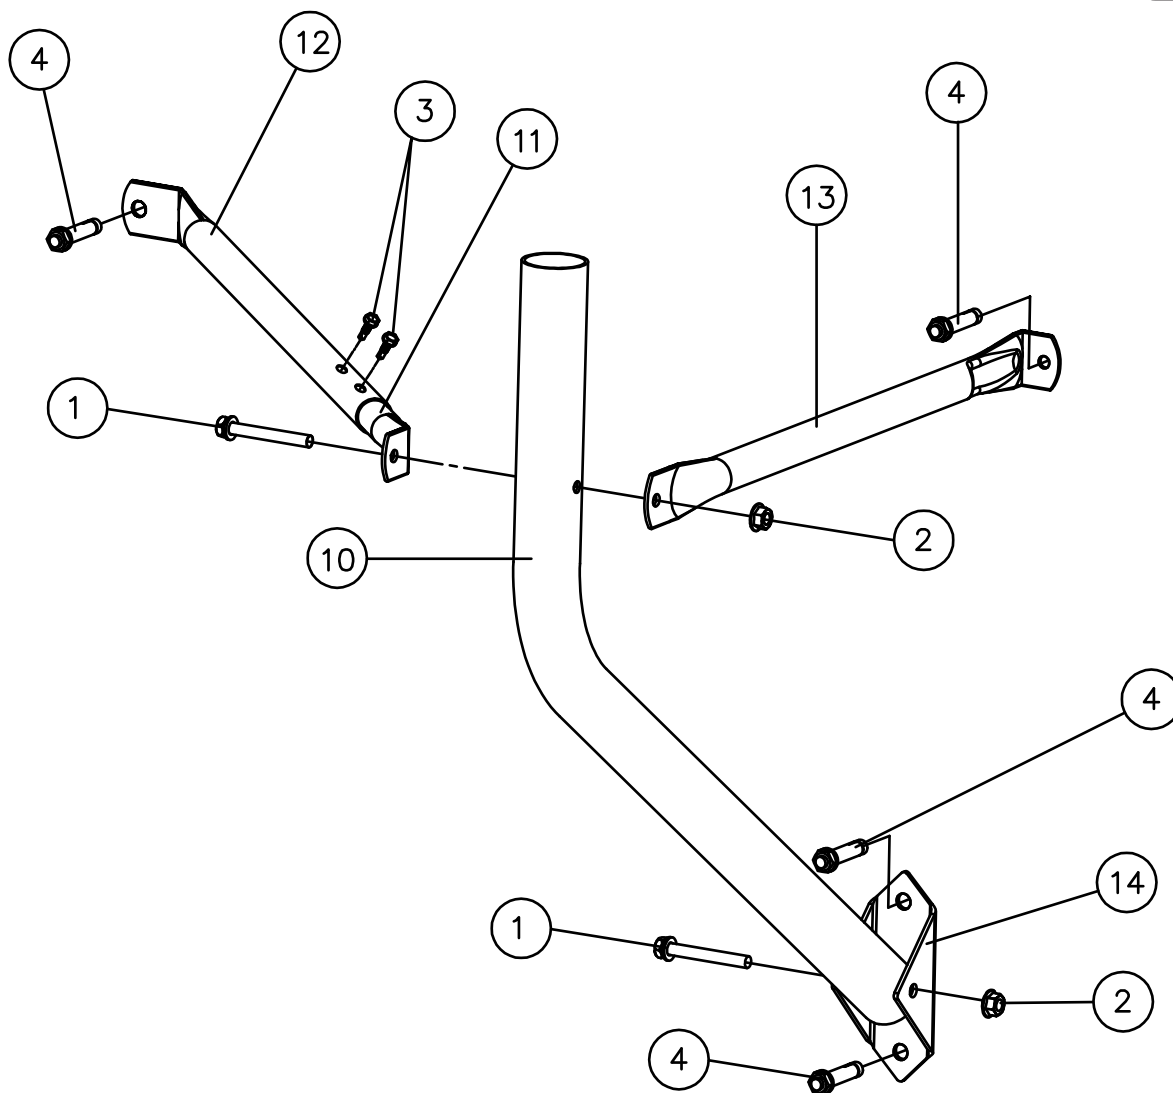

SATELLITE MOUNT, WALL, EXTENDED VERTICAL SURFACE SUITS: 65cm | 85cm DISHES

PRODUCT CODE: SBS17
FOXTEL IPL: F31162

14		Clevis Base Bracket (W46)	1
13		Side Staybar Fixed	1
12		Staybar Adjust. Outer	1
11		Staybar Adjust. Inner	1
10		42mm Pole	1
4		Anchor Bolt	4
3	" Head Metal Tek icon"/>	10*5"/>" Head Metal Tek	2
2		M8 Flange Nut	2
1		M8*65 Head Head Bolt	2
NO.	ITEM	DESCRIPTION	QTY