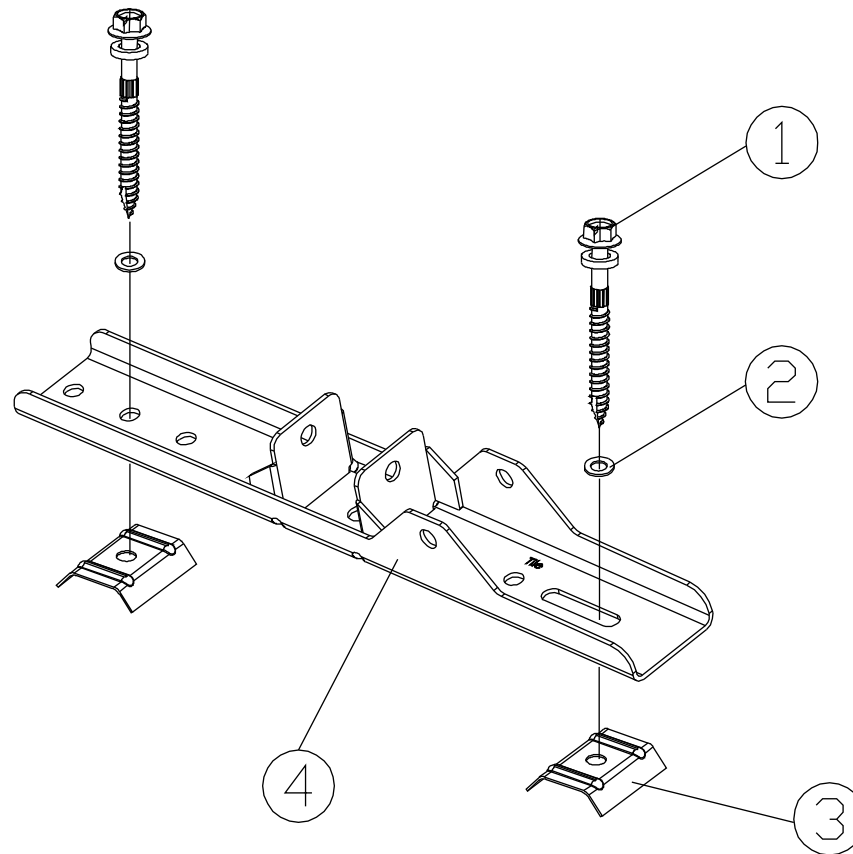

# SATELLITE MOUNT, CLEVIS BASE BRACKET (EXTENDED)

SUITS: TIN MOUNT (SBS1, SBS18) | TILE MOUNT (SBS2, SBS19)

PRODUCT CODE: SBS22

4		Bottom Mount 360mm x 47mm	1
3		Cyclone washer with neoprene seal	3
2		ø8 Washer	3
1		#14-10*65mm WOOD TEK SCREW	3
NO.	ITEM	DESCRIPTION	QTY