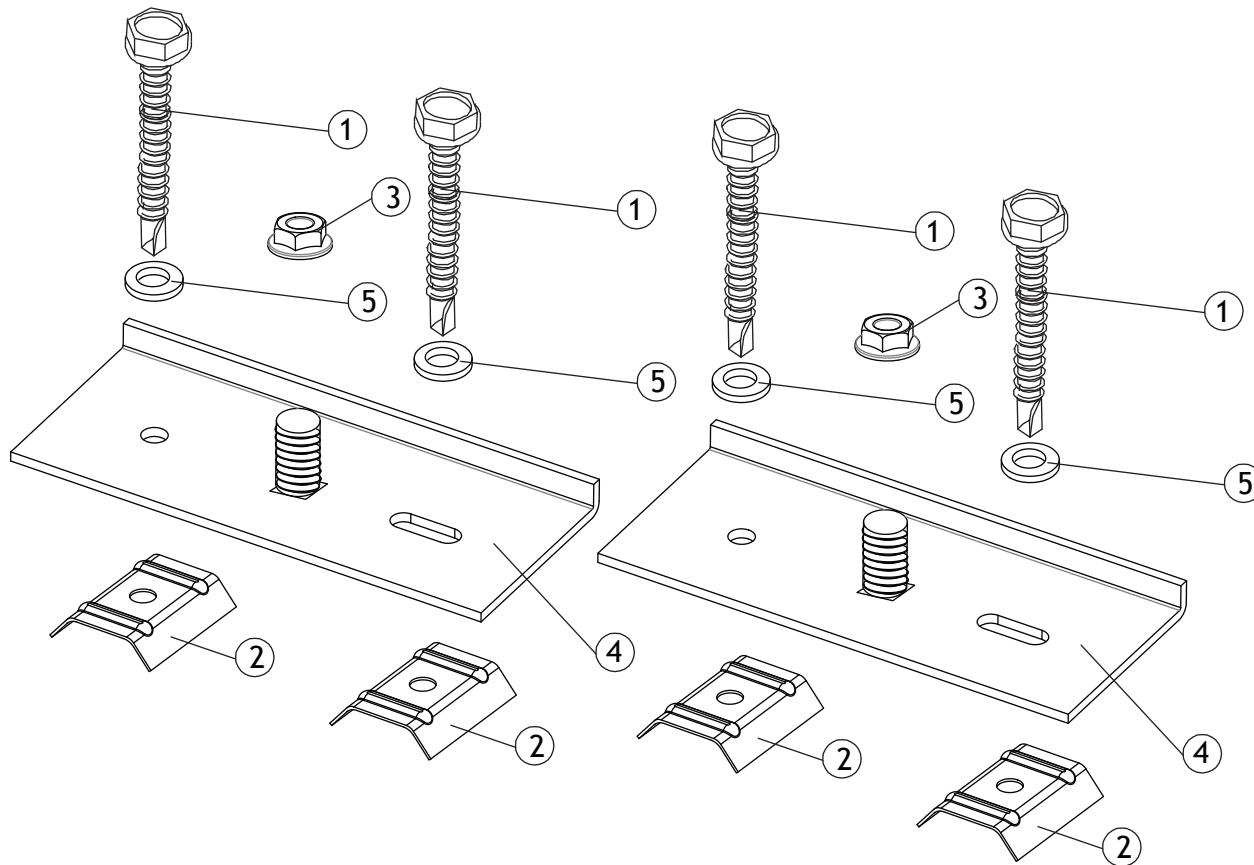

SATELLITE MOUNT, METAL ROOF, DUO CLEAT KIT

PRODUCT CODE: SBS16A

APPLICATION: SUITS METAL ROOF MOUNTS WITH METAL BATTENS

APPLICATION: INSTALLATION EXAMPLE WITH METAL ROOF MOUNT (STAY BAR)

5		1/4" Washer	6
4		Duo Cleat	2
3		M10 Flange Nut	2
2		Cyclone Neoprene Washer	4
1		1/4" * L55 Metal Tek Screw	6
NO.	ITEM	DESCRIPTION	QTY