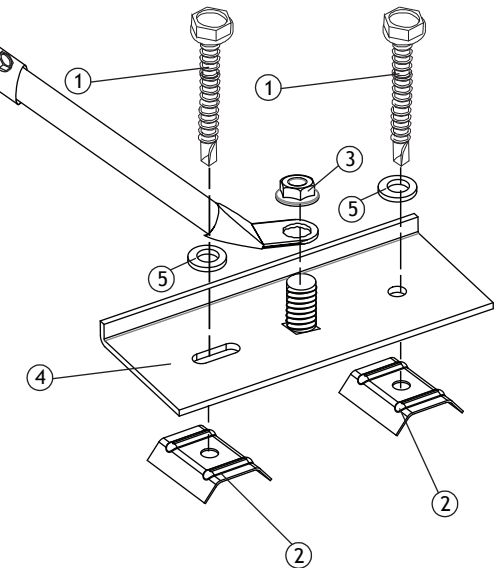

SATELLITE MOUNT, METAL ROOF, DUO CLEAT KIT

PRODUCT CODE: SBS16A

APPLICATION: SUITS METAL ROOF MOUNTS WITH METAL BATTENS

APPLICATION: INSTALLATION EXAMPLE WITH METAL ROOF MOUNT (STAY BAR)

5		1/4" Washer	6
4		Duo Cleat	2
3		M10 Flange Nut	2
2		Cyclone Neoprene Washer	4
1		1/4" * L55 Metal Tek Screw	6
NO.	ITEM	DESCRIPTION	QTY