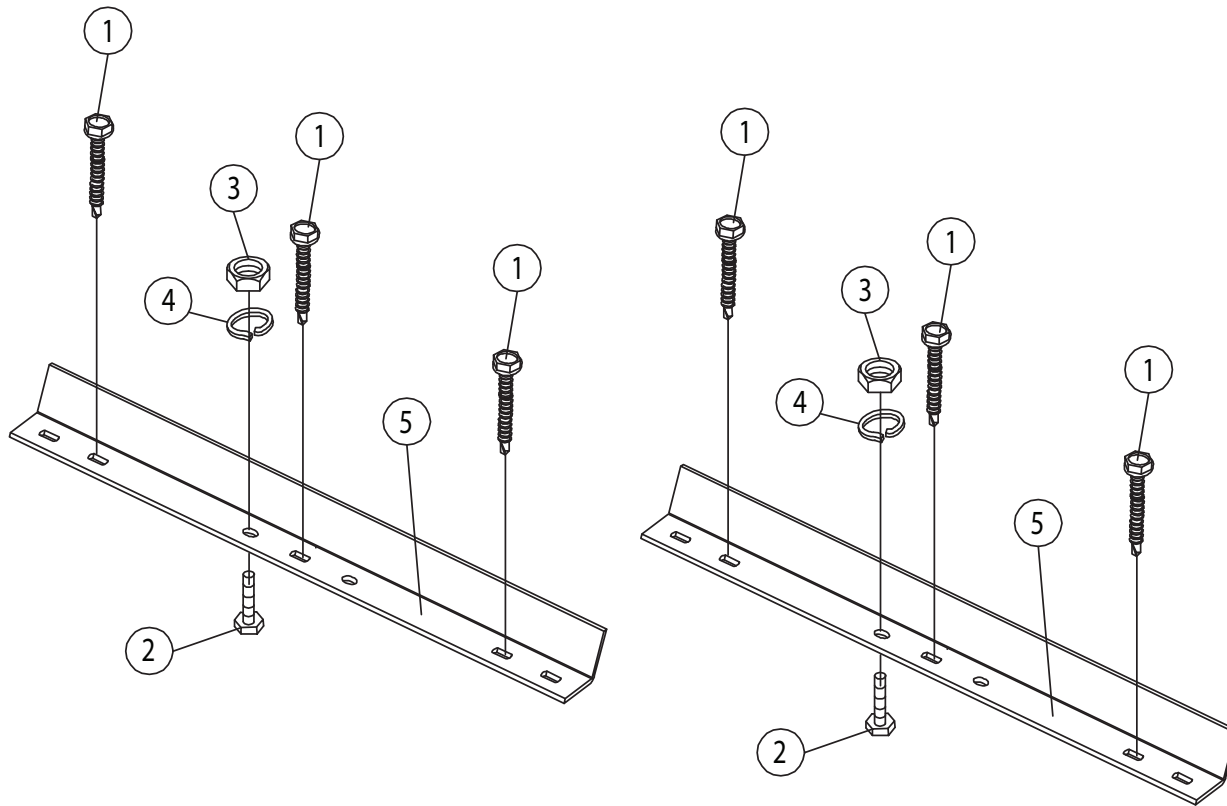

# SATELLITE MOUNT, METAL BATTEN ROOF KIT

PRODUCT CODE: SBS16

APPLICATION: SUITS METAL ROOF MOUNTS WITH METAL BATTENS

**APPLICATION: INSTALLATION EXAMPLE WITH METAL ROOF MOUNT (STAY BAR)**

5		Angle Metal Batten 40x40x420mm	2
4		M8 Spring Washer	2
3		M8 Flange Nut	2
2		M8 L20 Bolt	2
1		1/4" * L55 Metal Tek Screw	8
NO.	ITEM	DESCRIPTION	QTY