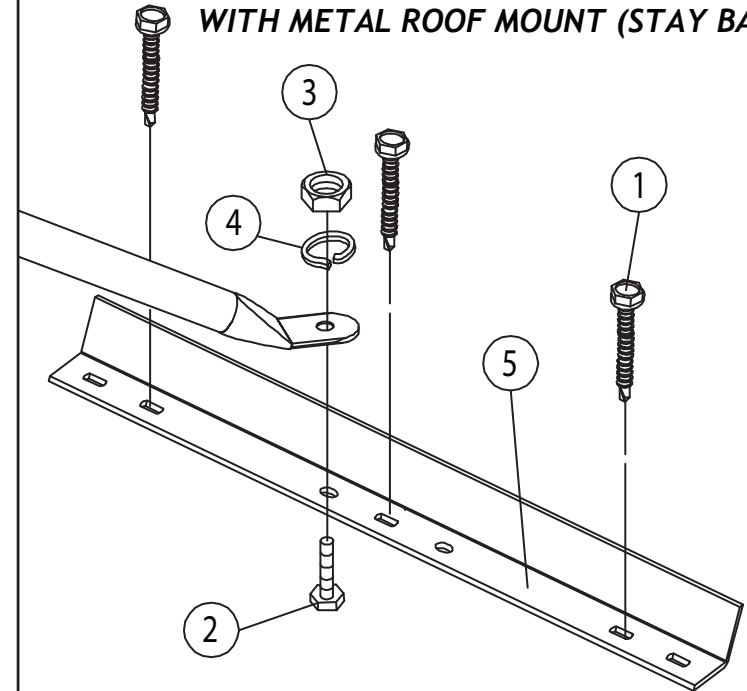

# SATELLITE MOUNT, METAL BATTEN ROOF KIT

PRODUCT CODE: SBS16

APPLICATION: SUITS METAL ROOF MOUNTS WITH METAL BATTENS

**APPLICATION: INSTALLATION EXAMPLE WITH METAL ROOF MOUNT (STAY BAR)**

5		Angle Metal Batten 40x40x420mm	2
4		M8 Spring Washer	2
3		M8 Flange Nut	2
2		M8 L20 Bolt	2
1		1/4" * L55 Metal Tek Screw	8
NO.	ITEM	DESCRIPTION	QTY